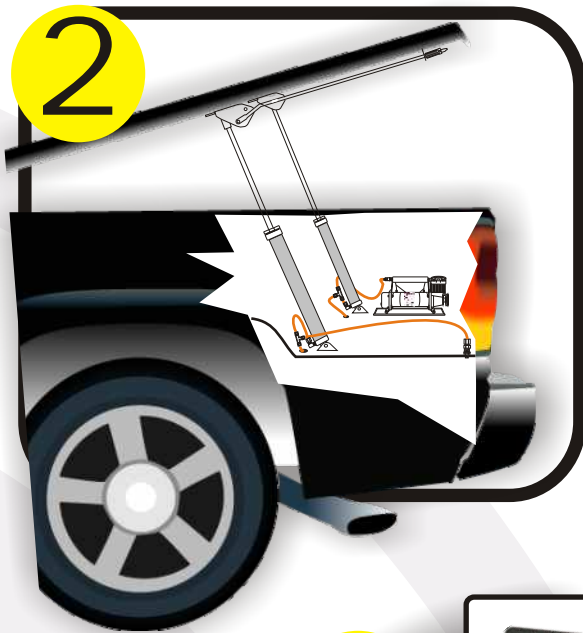

Top Pop Pat. Pend

Tonneau Lift and Lock System

Pneumatic cylinders relaxed, shown with lid down & locked.

Compressor starts, via wireless signal, pneumatic cylinders extend, unlatch and open.

TOP POP COMPRESSOR

- Robust
- Compact
- Mobile
- 12 Volts/140 PSI
- Available air fills tires, tubes, and rafts

3

Wireless Cab Mounted Switch
"Where you want it, when you need it."

Also communicates with key fob.