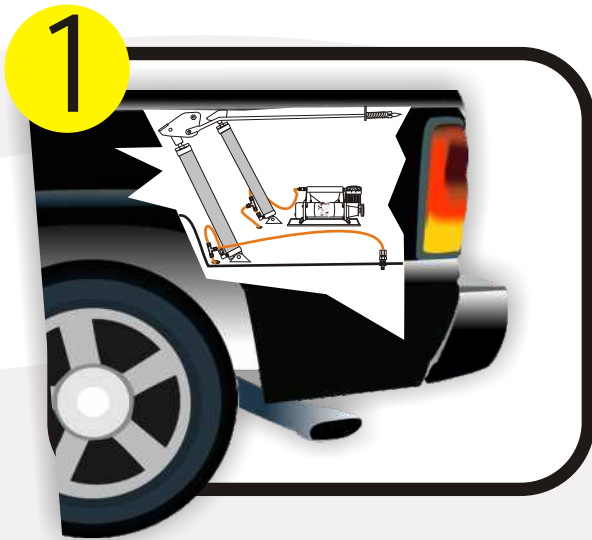

Top Pop Pat. Pend

Tonneau Lift and Lock System

Pneumatic cylinders relaxed, shown with lid down & locked.

Compressor starts, via wireless signal, pneumatic cylinders extend, unlatch and open.

TOP POP COMPRESSOR

- Robust
- Compact
- Mobile
- 12 Volts/140 PSI
- Available air fills tires, tubes, and rafts

3

Wireless Cab Mounted Switch
"Where you want it, when you need it."

Also communicates with key fob.