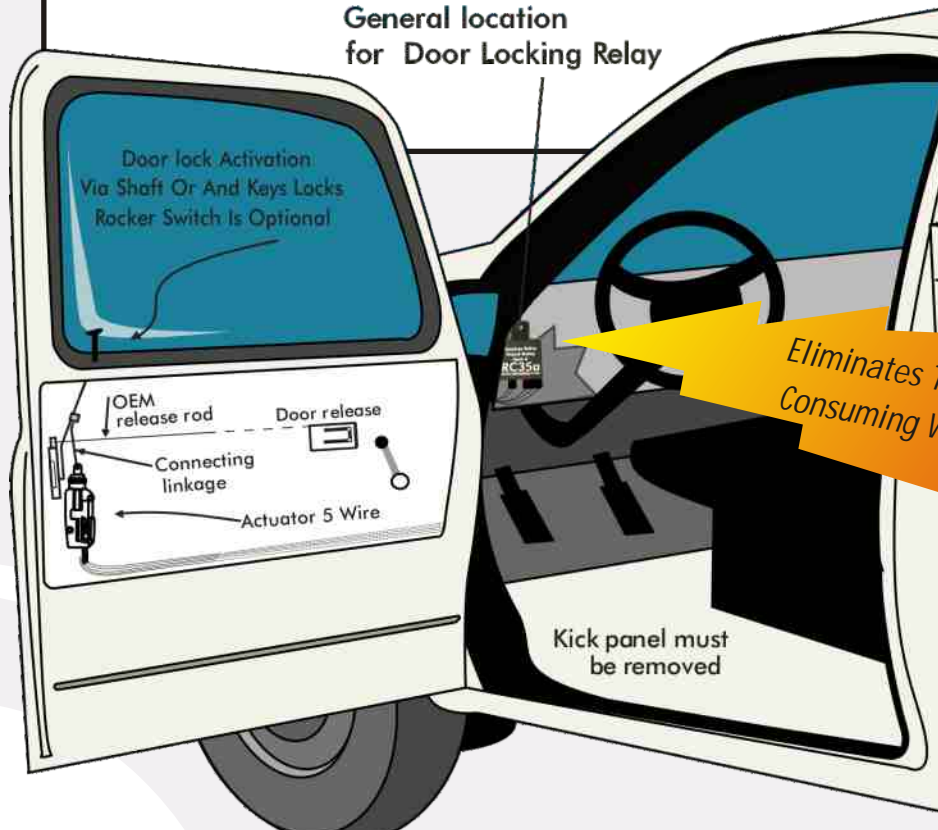

RC35a Easy Add pat. pend.

Keyless Entry Relay

RC35a Keyless Entry Relay with 2-T25 Fobs.

T25
Fobs

Wireless communication any where surface mounting

Flex Switch™
Part # RS1
wireless switching

pat. pend.

RC35a communicates with Flex Switch combination of 1 to 10 can be learned. Flex Switch are sold separately & will mount on any flat surface.

General location for Door Locking Relay

Eliminates Time Consuming Wiring.

Keyless Entry power door lock easy add. All inclusive door mounted system.